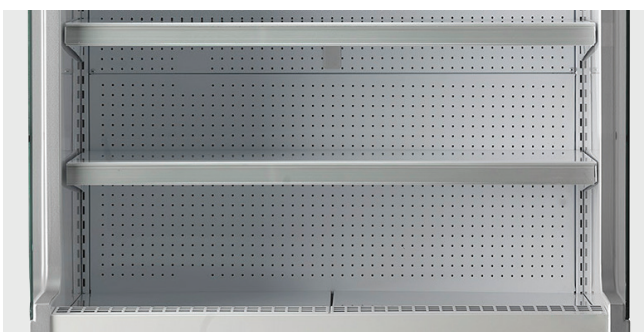

VOLCANO Multideck Display Chillers

VOLCANO80/100 / VOLCANO80/125 / VOLCANO80/150 / VOLCANO80/187

2 Years Parts & Labour Warranty

2-3 Working Days Delivery

UK Service Support

Manufactured In Europe

This Sterling Pro Green multideck display chiller range is ideal for commercial environments such as cafés, conveniences stores and restaurants. Manufactured in Europe, this range features x4 steel shelves, removable deck panels - all finish in white, LED strip lighting, tempered side glass, automatic timed defrost, a white and grey exterior finish, ventilated cooling, electronic controls and ticket rails and night-blinds supplied as standard.

VOLCANO Multideck Display Chillers

VOLCANO80/100 / VOLCANO80/125 / VOLCANO80/150 / VOLCANO80/187

Range Specifications

	VOLCANO80/100	VOLCANO80/125	VOLCANO80/150	VOLCANO80/187
GTIN Code	5060750320570	5060750320587	5060750320594	5060750320600
Dimensions (mm)	W1080 x D810 x H2040	W1330 x D810 x H2040	W1580 x D810 x H2040	W1955 x D810 x H2040
Display Area	2.00m ²	2.60m ²	3.10m ²	3.80m ²
Shelving Included	4	4	4	4
Night-Blind	Yes	Yes	Yes	Yes
Ticket Rails	Yes	Yes	Yes	Yes
Exterior Finish	White and grey	White and grey	White and grey	White and grey
Temperature Range	+3°C to +5°C	+3°C to +5°C	+3°C to +5°C	+3°C to +5°C
Max Ambient	+25°C	+25°C	+25°C	+25°C
Refrigerant	R455a	R455a	R455a	R455a
Energy Rating	N/A	N/A	N/A	N/A
Climate Class	3	3	3	3
Energy Consumption	N/A	N/A	N/A	N/A
Power Supply	13 amp plug	13 amp plug	13 amp plug	13 amp plug
Voltage	230/1N 50HZ	230/1N 50HZ	230/1N 50HZ	230/1N 50HZ
Cooling System	Ventilated	Ventilated	Ventilated	Ventilated
Defrost Type	Automatic	Automatic	Automatic	Automatic
Lighting	LED	LED	LED	LED
Digital Display	Yes	Yes	Yes	Yes
Lockable	No	No	No	No
Castors	No	No	No	No
Frost Free	No	No	No	No