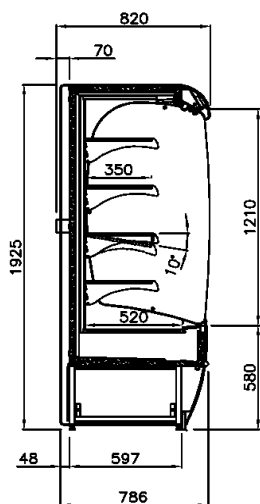

Undershelf lighting