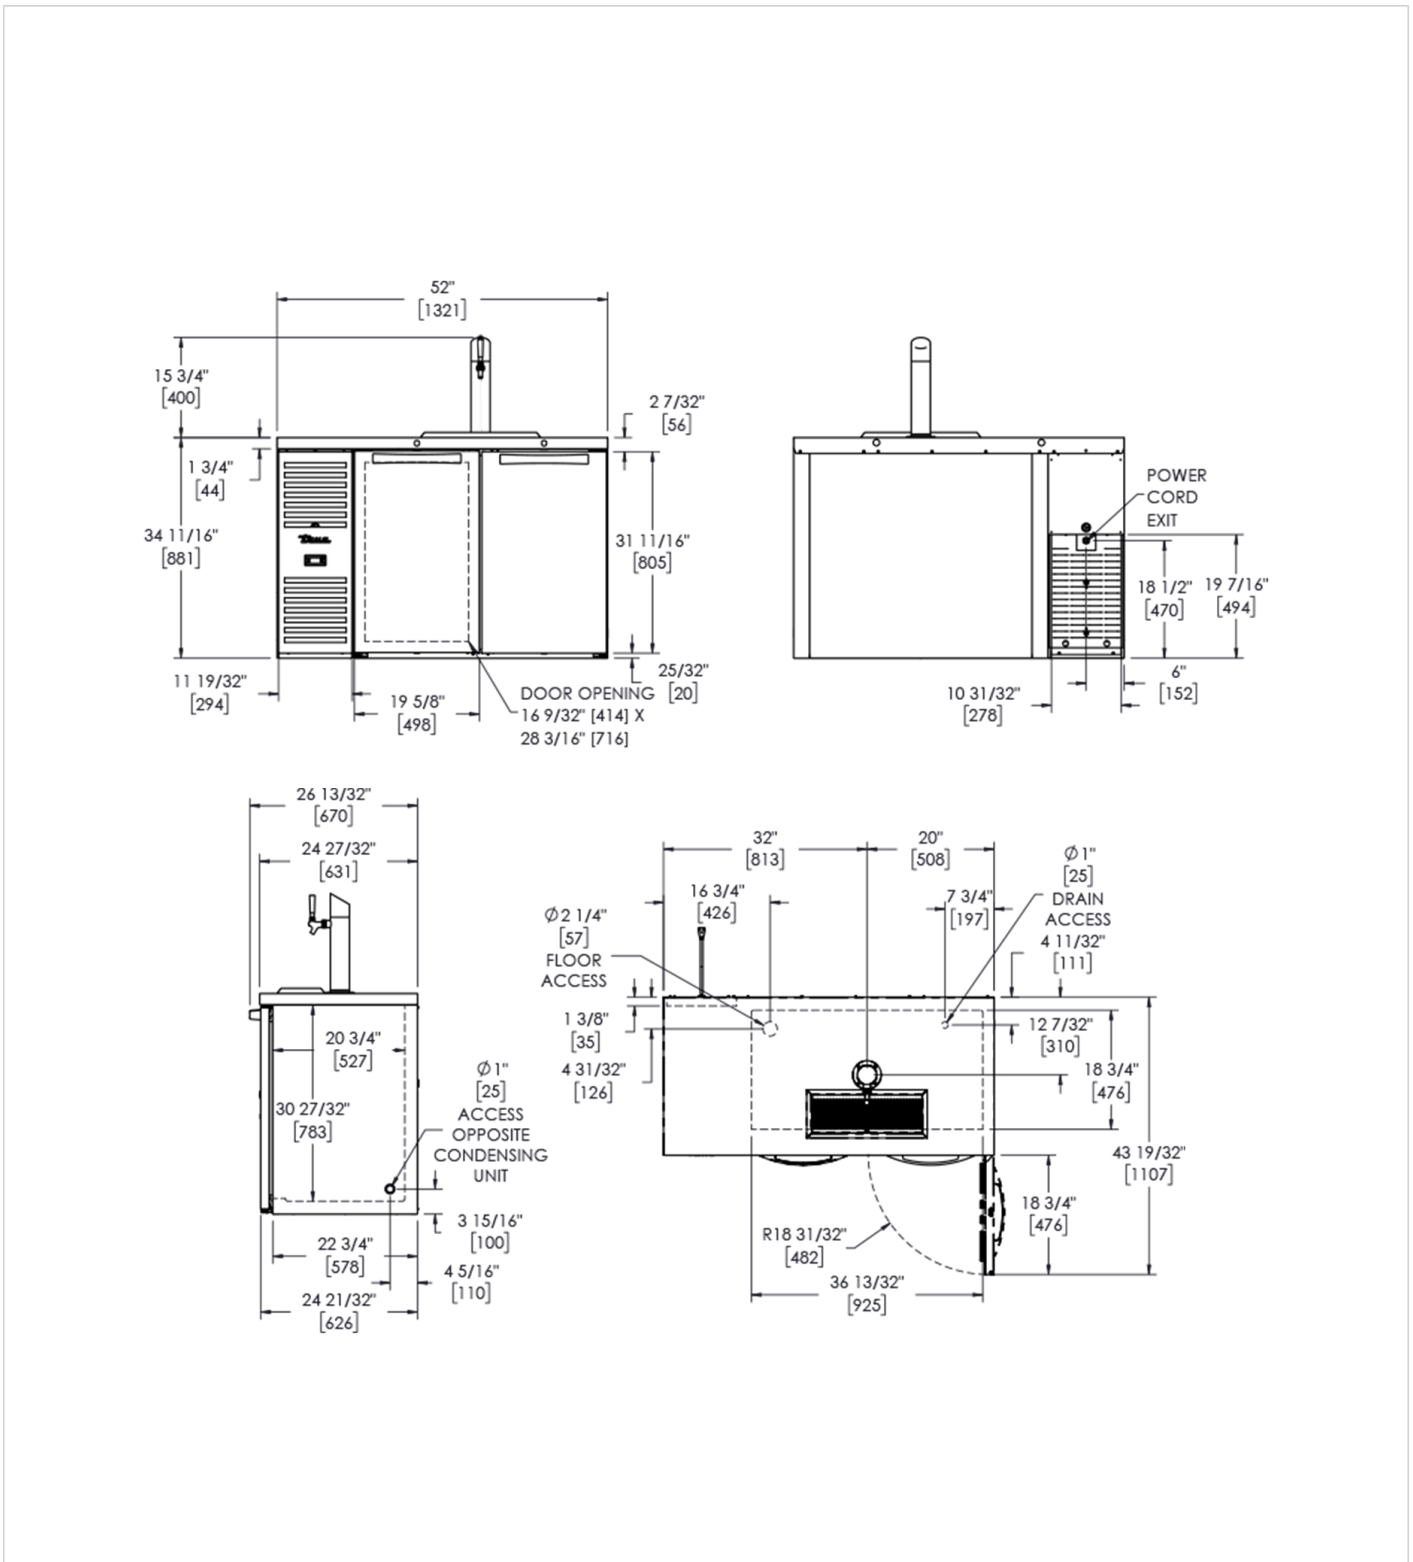

TDR52-RISZ1-L-S-SS-2

 Keg Chiller / Dispenser, Stainless Steel Ext, 2 Solid Swing Doors

Dimensions		Build		Technical	
External Width (mm)	1321	Door Description	2 Solid Swing Doors	Temperature Holding	0.5 : 3.3°C
External Depth (mm)	631	Exterior Construction	Stainless Steel front and countertop. Matching Aluminium sides & rear.	Refrigerant	R290
External Height (mm)	881	Interior Construction	Stainless Steel	Voltage / Frequency / Phase	220-240V/50-60Hz/1
Exclusions	Depth does not include 35 mm for door handles. Height does not include 7 mm for leg levelers or 400 mm for draft tower.	Air Intake Position	Front	Amps	1.3
Gross Volume (Litres)	550	Ventilation Position	Front	Wattage	299
Unpackaged Weight (kg)	85	Clearance Required	Zero back and sides	Defrost Type	Auto
Packaged Weight (kg)	96	Cord Length (Meters)	3.04		
Packaged Dimensions (W x D x H mm)	1486 x 724 x 1067	Internal Lighting	LED		
Internal Capacity for Keg (L x D x H mm)	924 x 477 x 783	Standard w/ Locks	standard		
Supplied Supports	Leg Levellers (Castors supplied separate)				

Specifications subject to change without notice.
 Technical data above related to energy use based on testing of 50Hz or Dual Frequency models
 Chart dimensions rounded up to the next whole millimeter (inches rounded up to the 1/8")

TDR52-RISZ1-L-S-SS-2

🇬🇧 Keg Chiller / Dispenser, Stainless Steel Ext, 2 Solid Swing Doors

Specifications subject to change without notice. Technical data above related to energy use based on testing of 50Hz or Dual Frequency models Chart dimensions rounded up to the next whole millimeter (inches rounded up to the 1/8")