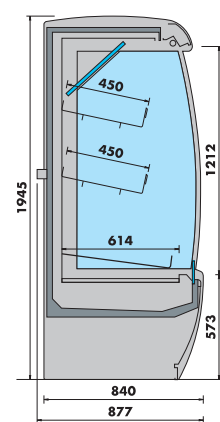

Available Trim Decor

PESSOA 850 F-L

Further options available at extra costs: Colour coded side panels, Multiplex option available on PESSOA850 model, Remote options available, Castor options available, LED lighting for shelves, Additional shelves

TECHNICAL SPECIFICATIONS

Controller:	Digital controller with temperature display
Cooling:	Ventilated
Defrost:	Automatic
Refrigerant:	R452a
Climate Class:	3
Power Supply:	13amp

MODEL	FINISH	EXT. DIMENSIONS (H x W x D mm)	TEMPERATURE RANGE	POWER CONSUMPTION	WEIGHT (kg)	RRP
PESSOA850 WH 806-FV-FL	Painted Steel	1940 x 886 x 877	+4°C ~ +6°C	1200W	235	
PESSOA850 WH 1250-FV-FL	Painted Steel	1940 x 1330 x 877	+4°C ~ +6°C	1400W	300	
PESSOA850 WH 1450-FV-FL	Painted Steel	1940 x 1530 x 877	+4°C ~ +6°C	1520W	330	
PESSOA850 WH 1875 FV-FL	Painted Steel	1940 x 1955 x 877	+4°C ~ +6°C	1520W	380	
PESSOA850 WH 2500 FV-FL	Painted Steel	1940 x 2580 x 877	+4°C ~ +6°C	2300W	470