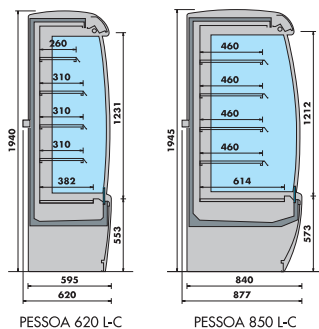

Double glazed side glasses

4 adjustable shelves

Night blind as standard

Internal illumination in top canopy

Available in 2 depths – 620 or 877mm

PESSOA850 models are multiplexible

Price holders as standard

MODEL	FINISH	EXT. DIMENSIONS (H x W x D mm)	POWER CONSUMPTION	TEMPERATURE RANGE	WEIGHT (kg)	RRP
Stainless Steel - Dairy Products and Delicatessen Goods - 620mm Depth						
PESSOA620 SS 705-FV-LC	Stainless Steel	1940 x 705 x 620	1000W	0°C ~ +2°C	140	
PESSOA620 SS 886-FV-LC	Stainless Steel	1940 x 886 x 620	1380W	0°C ~ +2°C	200	
PESSOA620 SS 1330-FV-LC	Stainless Steel	1940 x 1330 x 620	1950W	0°C ~ +2°C	255	
PESSOA620 SS 1530-FV-LC	Stainless Steel	1940 x 1530 x 620	1950W	0°C ~ +2°C	285	
PESSOA620 SS 1955-FV-LC	Stainless Steel	1940 x 1955 x 620	2120W	0°C ~ +2°C	355	
Painted - Dairy Products and Delicatessen Goods - 620mm Depth						
PESSOA620 WH 705-FV-LC	Painted Steel	1940 x 705 x 620	1000W	0°C ~ +2°C	140	
PESSOA620 WH 886-FV-LC	Painted Steel	1940 x 886 x 620	1380W	0°C ~ +2°C	200	
PESSOA620 WH 1330-FV-LC	Painted Steel	1940 x 1330 x 620	1950W	0°C ~ +2°C	255	
PESSOA620 WH 1530-FV-LC	Painted Steel	1940 x 1530 x 620	1950W	0°C ~ +2°C	285	
PESSOA620 WH 1955-FV-LC	Painted Steel	1940 x 1955 x 620	2120W	0°C ~ +2°C	355	
Stainless Steel - Dairy Products and Delicatessen Goods - 877mm Depth						
PESSOA850 SS 625-FV-LC	Stainless Steel	1940 x 705 x 877	1200W	0°C ~ +2°C	210	
PESSOA850 SS 806-FV-LC	Stainless Steel	1940 x 886 x 877	1400W	0°C ~ +2°C	240	
PESSOA850 SS 1250-FV-LC	Stainless Steel	1940 x 1330 x 877	1520W	0°C ~ +2°C	305	
PESSOA850 SS 1450-FV-LC	Stainless Steel	1940 x 1530 x 877	1520W	0°C ~ +2°C	335	
PESSOA850 SS 1875 FV-LC	Stainless Steel	1940 x 1955 x 877	2300W	0°C ~ +2°C	390	
PESSOA850 SS 2500 FV-LC	Stainless Steel	1940 x 2580 x 877	3600W	0°C ~ +2°C	480	
Painted - Dairy Products and Delicatessen Goods - 877mm Depth						
PESSOA850 WH 625-FV-LC	Painted Steel	1940 x 705 x 877	1200W	0°C ~ +2°C	205	
PESSOA850 WH 806-FV-LC	Painted Steel	1940 x 886 x 877	1400W	0°C ~ +2°C	235	
PESSOA850 WH 1250-FV-LC	Painted Steel	1940 x 1330 x 877	1520W	0°C ~ +2°C	300	
PESSOA850 WH 1450-FV-LC	Painted Steel	1940 x 1530 x 877	1520W	0°C ~ +2°C	330	
PESSOA850 WH 1875 FV-LC	Painted Steel	1940 x 1955 x 877	2300W	0°C ~ +2°C	380	
PESSOA850 WH 2500 FV-LC	Painted Steel	1940 x 2580 x 877	3600W	0°C ~ +2°C	470	