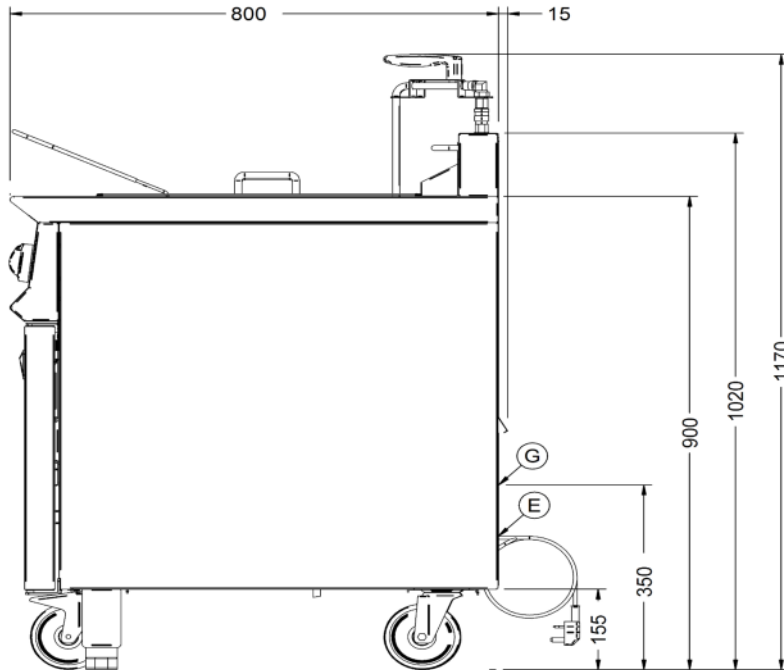

Specifications

Summary		Power and Performance	
Brand	Lincat	BTU per Hour	109,184
Range	Opus 800	Total Power kW	32.0
Power Type	Gas	Temperature Range °C	90-190
Gas Type	Propane Gas	IP Rating	IP24
Unit Type	Free-standing	Temperature Control	Mechanical
Available in UK Only	No		
UK Warranty	2 Years Parts and Labour Warranty		
Export Warranty	Contact your local dealer		
GTIN	5056105103158		

Weights and Dimensions		Supply Connections	
Unit Height (External) mm	1070	Requires Installation	Yes
Unit Width (External) mm	600	Requires Electrical Supply	Yes
Unit Depth (External) mm	800	UK 3 Pin Plug	Yes
Net Weight Kg	138	Requires Hardwiring	No
		Electrical Supply Rating Watts	100
		Single Phase Amps	0.5
		Single Phase Voltage	230
		Gas Connection BSP	1/2"
		Gas Consumption at full rate Propane m³ per Hour	2.29
		Gas Pressure Propane mbar	37.0
		Total heat input at full rate Propane kW	32.0
		Total heat input at full rate Propane BTU per hour	109,189

Shipping

Packed Weight Kg	151.8
Packed Height cm	122
Packed Width cm	70
Packed Depth cm	85

Available Accessories

LK02	OPUS 350 LEG KIT
OA8955	SPLASHGUARD FRYERS - OPUS 800

Technical Picture

Lincat Limited

Whisby Road,
Lincoln, LN6 3QZ,
United Kingdom