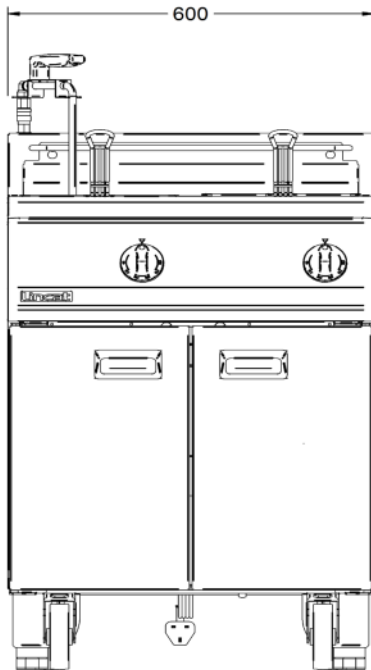

Weights and Dimensions		Supply Connections	
Unit Height (External) mm	1070	Requires Installation	Yes
Unit Width (External) mm	600	Requires Electrical Supply	Yes
Unit Depth (External) mm	800	UK 3 Pin Plug	Yes
Net Weight Kg	138	Requires Hardwiring	No
		Electrical Supply Rating Watts	100
		Single Phase Amps	0.5
		Single Phase Voltage	230
		Gas Connection BSP	1/2"
		Gas Consumption at full rate Propane m³ per Hour	2.29
		Gas Pressure Propane mbar	37.0
		Total heat input at full rate Propane kW	32.0
		Total heat input at full rate Propane BTU per hour	109,189

Shipping

Packed Weight Kg	151.8
Packed Height cm	122
Packed Width cm	70
Packed Depth cm	85

Available Accessories

LK02	OPUS 350 LEG KIT
OA8955	SPLASHGUARD FRYERS - OPUS 800

Technical Picture

Lincat Limited

Whisby Road,
Lincoln, LN6 3QZ,
United Kingdom