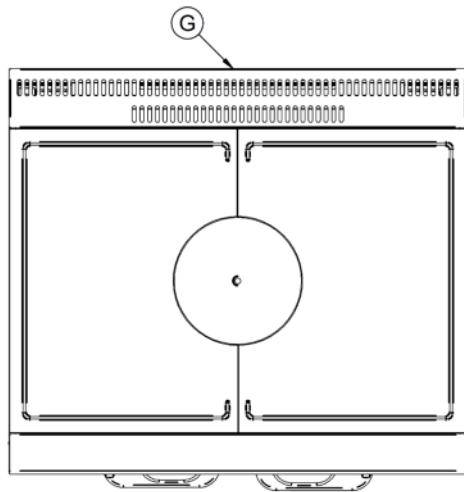

Specifications

Summary		Power and Performance	
Brand	Lincat	BTU per Hour	64,828
Range	Opus 800	Total Power kW	19.0
Power Type	Gas	Temperature Range °C	120-250
Gas Type	Propane Gas	Cooking Area (Width x Depth) mm	900 x 600
Unit Type	Free-standing	Temperature Control	Mechanical
Available in UK Only	No	Rating per Hob kW	10
UK Warranty	2 Years Parts and Labour Warranty	Oven Rating kW	9.0
Export Warranty	Contact your local dealer		
GTIN	5056105102298		

Key Specifications		Capacity	
Number of Shelves included	2	Gastronorm Capacity	4 x GN1/1
Number of Shelf Positions	4		
Number of Hobs	2		
Shape of Hob	Square		

Weights and Dimensions		Supply Connections	
Unit Height (External) mm	900	Requires Installation	Yes
Unit Width (External) mm	900	Requires Electrical Supply	No
Unit Depth (External) mm	800	Gas Connection BSP	3/4"
Height (Internal) mm	405	Gas Consumption at full rate Propane m³ per Hour	1.36
Width (Internal) mm	715	Gas Pressure Propane mbar	37
Depth (Internal) mm	530	Total heat input at full rate Propane kW	19
Shelf Dimensions Width mm	710	Total heat input at full rate Propane BTU per hour	64,830
Shelf Dimensions Depth mm	512		
Hob Dimensions mm	600 x 450		
Net Weight Kg	154.5		

Shipping	
Packed Weight Kg	169.95
Packed Height cm	103
Packed Width cm	100
Packed Depth cm	85

Available Accessories

- LK06 OPUS 800 LEG KIT
- OA8980 SPLASHBACK/SHELF - OG8005

Technical Picture

Lincat Limited