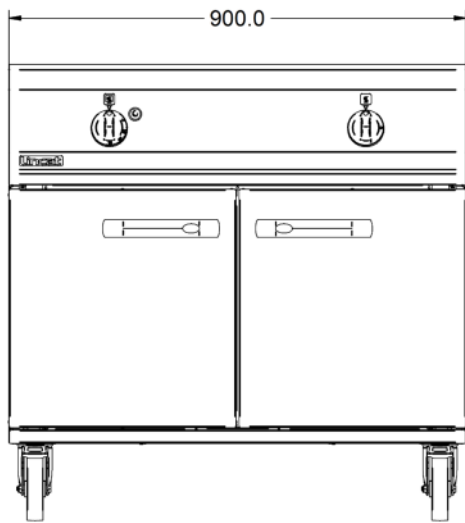

Specifications

Summary		Power and Performance	
Brand	Lincat	BTU per Hour	64,828
Range	Opus 800	Total Power kW	19.0
Power Type	Gas	Temperature Range °C	120-250
Gas Type	Propane Gas	Cooking Area (Width x Depth) mm	900 x 600
Unit Type	Free-standing	Temperature Control	Mechanical
Available in UK Only	No	Rating per Hob kW	10
UK Warranty	2 Years Parts and Labour Warranty	Oven Rating kW	9.0
Export Warranty	Contact your local dealer		
GTIN	5056105102298		

Key Specifications		Capacity	
Number of Shelves included	2	Gastronorm Capacity	4 x GN1/1
Number of Shelf Positions	4		
Number of Hobs	2		
Shape of Hob	Square		

Weights and Dimensions		Supply Connections	
Unit Height (External) mm	900	Requires Installation	Yes
Unit Width (External) mm	900	Requires Electrical Supply	No
Unit Depth (External) mm	800	Gas Connection BSP	3/4"
Height (Internal) mm	405	Gas Consumption at full rate Propane m³ per Hour	1.36
Width (Internal) mm	715	Gas Pressure Propane mbar	37
Depth (Internal) mm	530	Total heat input at full rate Propane kW	19
Shelf Dimensions Width mm	710	Total heat input at full rate Propane BTU per hour	64,830
Shelf Dimensions Depth mm	512		
Hob Dimensions mm	600 x 450		
Net Weight Kg	154.5		

Shipping	
Packed Weight Kg	169.95
Packed Height cm	103
Packed Width cm	100
Packed Depth cm	85

Available Accessories

- LK06 OPUS 800 LEG KIT
- OA8980 SPLASHBACK/SHELF - OG8005

Technical Picture

Lincat Limited