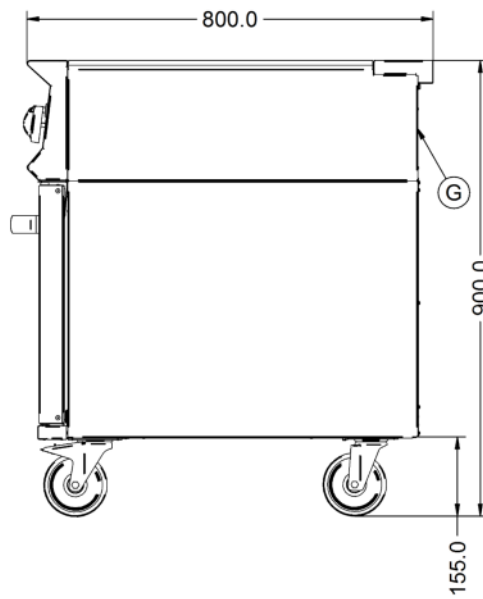

Specifications

Summary		Power and Performance	
Brand	Lincat	BTU per Hour	64,828
Range	Opus 800	Total Power kW	19.0
Power Type	Gas	Temperature Range °C	120-250
Gas Type	Propane Gas	Cooking Area (Width x Depth) mm	900 x 600
Unit Type	Free-standing	Temperature Control	Mechanical
Available in UK Only	No	Rating per Hob kW	10
UK Warranty	2 Years Parts and Labour Warranty	Oven Rating kW	9.0
Export Warranty	Contact your local dealer		
GTIN	5056105102298		

Key Specifications		Capacity	
Number of Shelves included	2	Gastronorm Capacity	4 x GN1/1
Number of Shelf Positions	4		
Number of Hobs	2		
Shape of Hob	Square		

Weights and Dimensions		Supply Connections	
Unit Height (External) mm	900	Requires Installation	Yes
Unit Width (External) mm	900	Requires Electrical Supply	No
Unit Depth (External) mm	800	Gas Connection BSP	3/4"
Height (Internal) mm	405	Gas Consumption at full rate Propane m³ per Hour	1.36
Width (Internal) mm	715	Gas Pressure Propane mbar	37
Depth (Internal) mm	530	Total heat input at full rate Propane kW	19
Shelf Dimensions Width mm	710	Total heat input at full rate Propane BTU per hour	64,830
Shelf Dimensions Depth mm	512		
Hob Dimensions mm	600 x 450		
Net Weight Kg	154.5		

Shipping	
Packed Weight Kg	169.95
Packed Height cm	103
Packed Width cm	100
Packed Depth cm	85

Available Accessories

- LK06 OPUS 800 LEG KIT
- OA8980 SPLASHBACK/SHELF - OG8005

Technical Picture

Lincat Limited