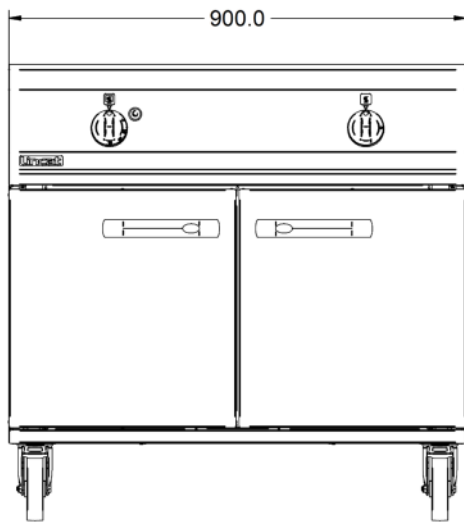

Unit Height (External) mm	900
Unit Width (External) mm	900
Unit Depth (External) mm	800
Height (Internal) mm	405
Width (Internal) mm	715
Depth (Internal) mm	530
Shelf Dimensions Width mm	710
Shelf Dimensions Depth mm	512
Hob Dimensions mm	600 x 450
Net Weight Kg	154,5

Shipping

Packed Weight Kg	169.95
Packed Height cm	103
Packed Width cm	100
Packed Depth cm	85

Available Accessories

- LK06 OPUS 800 LEG KIT
- OA8980 SPLASHBACK/SHELF - OG8005

Technical Picture

Lincat Limited