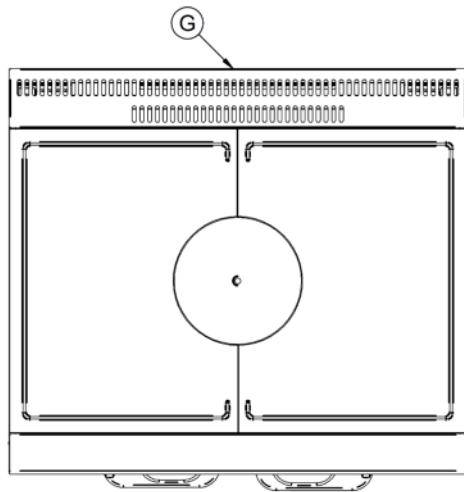

Unit Height (External) mm	900
Unit Width (External) mm	900
Unit Depth (External) mm	800
Height (Internal) mm	405
Width (Internal) mm	715
Depth (Internal) mm	530
Shelf Dimensions Width mm	710
Shelf Dimensions Depth mm	512
Hob Dimensions mm	600 x 450
Net Weight Kg	154,5

Supply Connections

Requires Installation	Yes
Requires Electrical Supply	No
Gas Connection BSP	3/4"
Gas Consumption at full rate Natural m³ per Hour	1.76
Gas Pressure Natural mbar	20
Total heat input at full rate Natural kW	18.5
Total heat input at full rate Natural BTU per hour	63,125

Shipping

Packed Weight Kg	169.95
Packed Height cm	103
Packed Width cm	100
Packed Depth cm	85

Available Accessories

- LK06 OPUS 800 LEG KIT
- OA8980 SPLASHBACK/SHELF - OG8005

Technical Picture

Lincat Limited