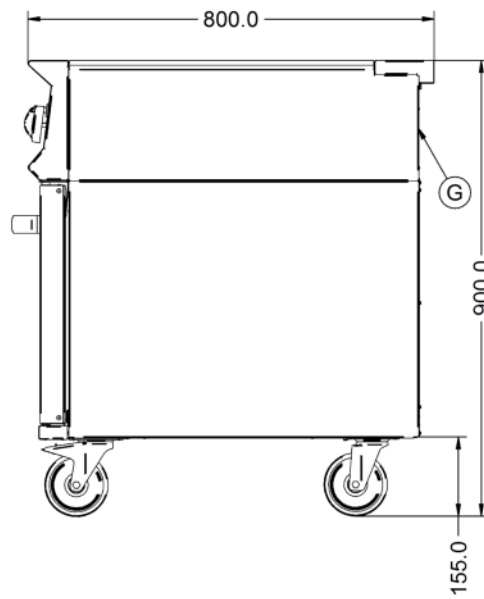

Power and Performance

BTU per Hour	63,122
Total Power kW	18.5
Temperature Range °C	120-260
Cooking Area (Width x Depth) mm	900 x 600
Temperature Control	Mechanical
Rating per Hob kW	9.0
Oven Rating kW	9.5

Unit Height (External) mm	900
Unit Width (External) mm	900
Unit Depth (External) mm	800
Height (Internal) mm	405
Width (Internal) mm	715
Depth (Internal) mm	530
Shelf Dimensions Width mm	710
Shelf Dimensions Depth mm	512
Hob Dimensions mm	600 x 450
Net Weight Kg	154,5

Supply Connections

Requires Installation	Yes
Requires Electrical Supply	No
Gas Connection BSP	3/4"
Gas Consumption at full rate Natural m³ per Hour	1.76
Gas Pressure Natural mbar	20
Total heat input at full rate Natural kW	18.5
Total heat input at full rate Natural BTU per hour	63,125

Shipping

Packed Weight Kg	169.95
Packed Height cm	103
Packed Width cm	100
Packed Depth cm	85

Available Accessories

- LK06 OPUS 800 LEG KIT
- OA8980 SPLASHBACK/SHELF - OG8005

Technical Picture

Lincat Limited