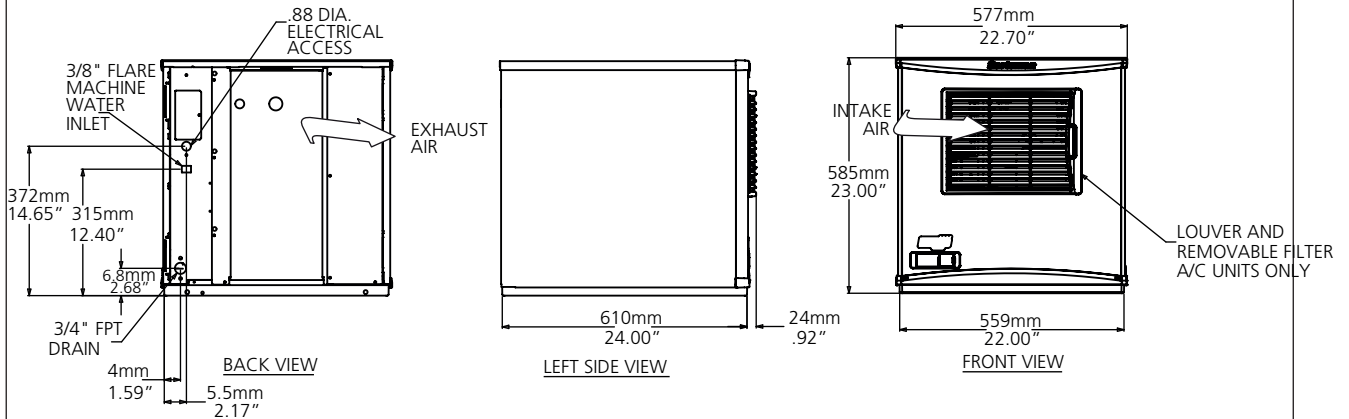

Prodigy® Nugget Ice Machines up to 266 kg

Minimum	Maximum
10°C (50°F)	40°C (100°F)
5°C (40°F)	40°C (100°F)
-10%	+10%
1,4 bar 20 psi	5,5 bar 80 psi