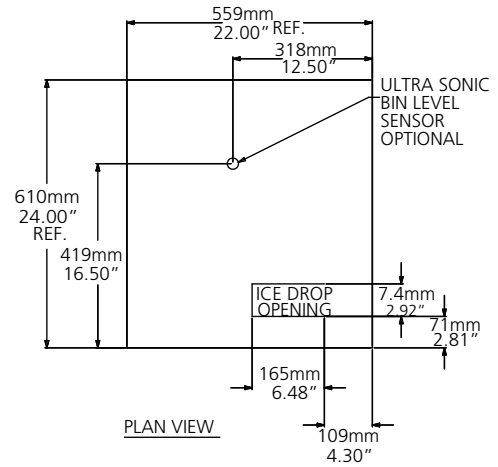

+C° -C°	 [Btu/h] [W]	 [Ømm²]	 [W]	 FUZE	 100 kg [kWh] - 100 kg	 [l/h]	 32°C 90°F 21°C 70°F [gal/h]	 [kg] [lb]
N 0622 MA	✦	6000 1750	3 x 1,5	650	15 A	14,5	8 2,1	78 172	

IMPORTANT NOTICE:
Models and specifications are subject to change without notice.
This spec sheet is meant for commercial purpose only.
For technical documentation please refer to our service manuals.

www.scotsman-ice.it
www.scotsman-ice.com

Scotsman®
Ice Systems

Milano Madrid Chicago Dubai Singapore Shanghai Johannesburg