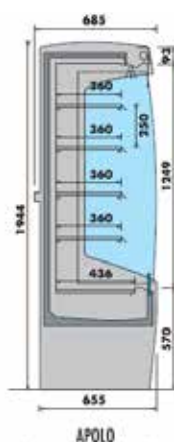

APOLO Slim Tiered Display

685mm Depth

Available Trim Decor

FEATURES

- White laminated exterior & interior
- Choice of painted finishes to front panel (POA)
- Double glass side panels
- 4 Adjustable shelves that can tilt with EPOS strips
- Internal illumination
- Night blind as standard
- Tempered glass end panels

TECHNICAL SPECIFICATIONS

Controller:	Digital controller with temperature display
Cooling:	Ventilated
Defrost:	Automatic
Refrigerant:	R452a
Climate Class:	3
Temperature Range:	+2°C ~ +4°C
Power Supply:	13amp

MODEL	FINISH	SHELVES	EXTERNAL DIMENSIONS (H x W x D mm)	POWER CONSUMPTION	WEIGHT (kg)	RRP
APOLO625 FV-LC	White	4	1944 x 725 x 685	700W	115	
APOLO806 FV-LC	White	4	1944 x 906 x 685	1500W	170	
APOLO1250 FV-LC	White	4	1944 x 1350 x 685	1860W	225	
APOLO1450 FV-LC	White	4	1944 x 1550 x 685	1930W	265	
APOLO1875 FV-LC	White	4	1944 x 1975 x 685	2380W	340	