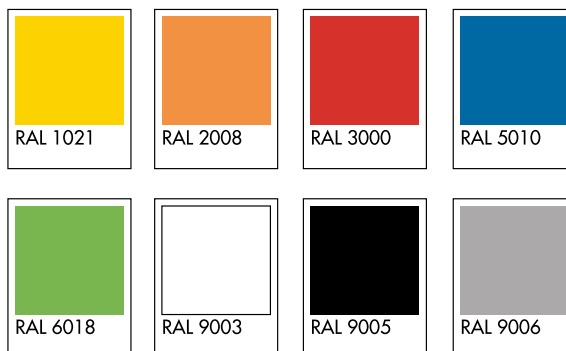

APOLO Slim Tiered Display

685mm Depth

Available Trim Decor

FEATURES

- White laminated exterior & interior
- Choice of painted finishes to front panel (POA)
- Double glass side panels
- 4 Adjustable shelves that can tilt with EPOS strips
- Internal illumination
- Night blind as standard
- Tempered glass end panels

MODEL	FINISH	SHELVES	EXTERNAL DIMENSIONS (H x W x D mm)	POWER CONSUMPTION	WEIGHT (kg)	RRP
APOLO625 FV-LC	White	4	1944 x 725 x 685	700W	115	
APOLO806 FV-LC	White	4	1944 x 906 x 685	1500W	170	
APOLO1250 FV-LC	White	4	1944 x 1350 x 685	1860W	225	
APOLO1450 FV-LC	White	4	1944 x 1550 x 685	1930W	265	
APOLO1875 FV-LC	White	4	1944 x 1975 x 685	2380W	340	