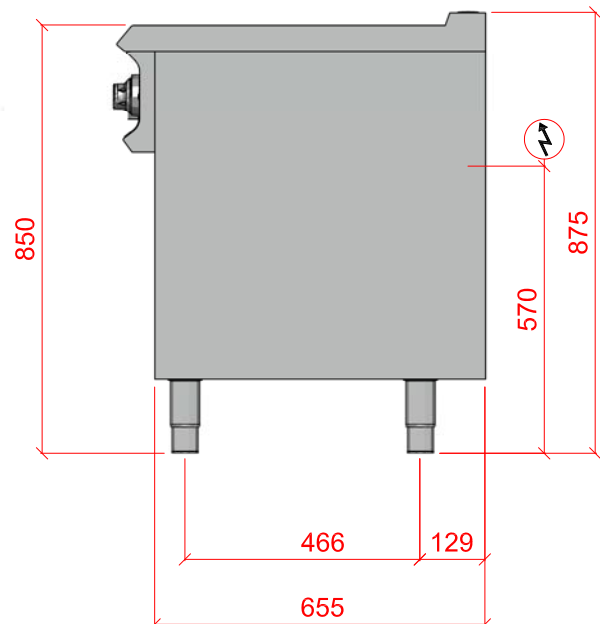

MODULAR COOKING EQUIPMENT
ECOMAX 700 SERIES

ECOMAX (HOBART UK)
 SOUTHGATE WAY,
 ORTON SOUTHGATE,
 PETERBOROUGH.
 PE2 6GN
 TEL: 0870 168 8881
 www.hobartindependent.co.uk

700 Series - Griddle on Open Cupboard

HEFTBE77ALR

Device Number	Description	Electric Loading	Dimensions (mm) (w x d x h)	Weight (kg)
HEFTBE77ALR	Half Ribbed Half Smooth Griddle on Open Cupboard Base	10kW 400/3/50	700 x 730 x 850	97

ELECTRICAL CONNECTION

SPECIAL NOTE:

INSTALLATION MUST COMPLY WITH CURRENT ELECTRIC SAFETY REGULATIONS

PLOT SCALE: 1:15