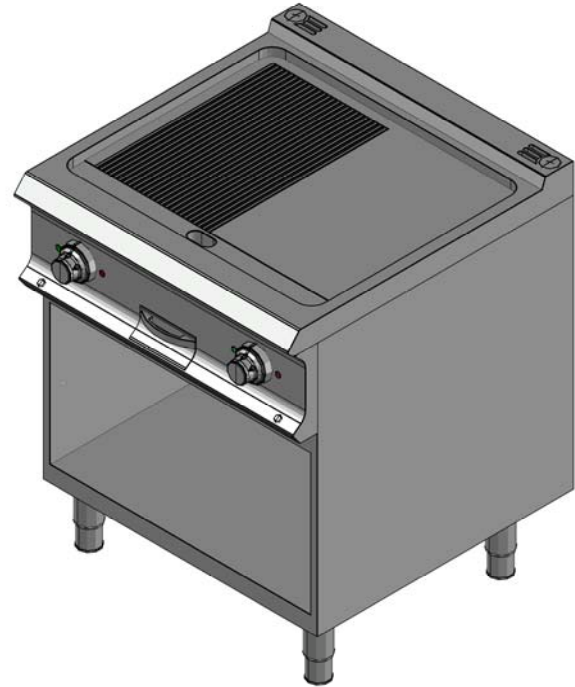

MODULAR COOKING EQUIPMENT
ECOMAX 700 SERIES

ECOMAX (HOBART UK)
 SOUTHGATE WAY,
 ORTON SOUTHGATE,
 PETERBOROUGH.
 PE2 6GN
 TEL: 0870 168 8881
 www.hobartindependent.co.uk

700 Series - Griddle on Open Cupboard

HEFTBE77ALR

Device Number	Description	Electric Loading	Dimensions (mm) (w x d x h)	Weight (kg)
HEFTBE77ALR	Half Ribbed Half Smooth Griddle on Open Cupboard Base	10kW 400/3/50	700 x 730 x 850	97

ELECTRICAL CONNECTION