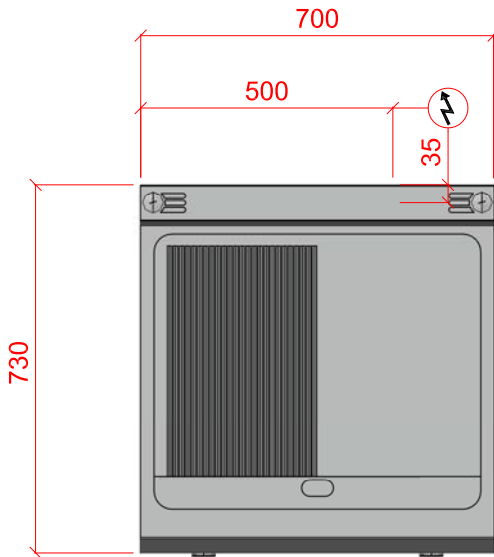

HEFTBE77ALR

Device Number	Description	Electric Loading	Dimensions (mm) (w x d x h)	Weight (kg)
HEFTBE77ALR	Half Ribbed Half Smooth Griddle on Open Cupboard Base	10kW 400/3/50	700 x 730 x 850	97

ELECTRICAL CONNECTION

SPECIAL NOTE:

INSTALLATION MUST COMPLY WITH CURRENT ELECTRIC SAFETY REGULATIONS

PLOT SCALE: 1:15