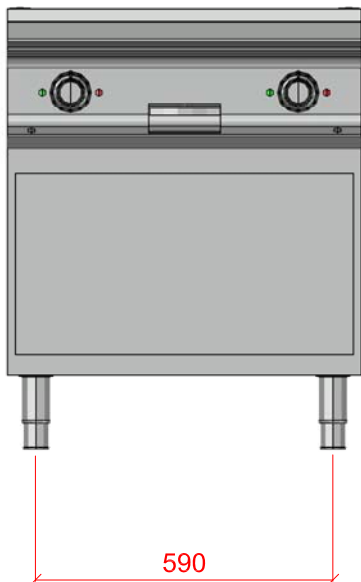

MODULAR COOKING EQUIPMENT
ECOMAX 700 SERIES

ECOMAX (HOBART UK)
 SOUTHGATE WAY,
 ORTON SOUTHGATE,
 PETERBOROUGH.
 PE2 6GN
 TEL: 0870 168 8881
 www.hobartindependent.co.uk

700 Series - Griddle on Open Cupboard

HEFTBE77ALR

Device Number	Description	Electric Loading	Dimensions (mm) (w x d x h)	Weight (kg)
HEFTBE77ALR	Half Ribbed Half Smooth Griddle on Open Cupboard Base	10kW 400/3/50	700 x 730 x 850	97

ELECTRICAL CONNECTION

SPECIAL NOTE:

INSTALLATION MUST COMPLY WITH CURRENT ELECTRIC SAFETY REGULATIONS

PLOT SCALE: 1:15