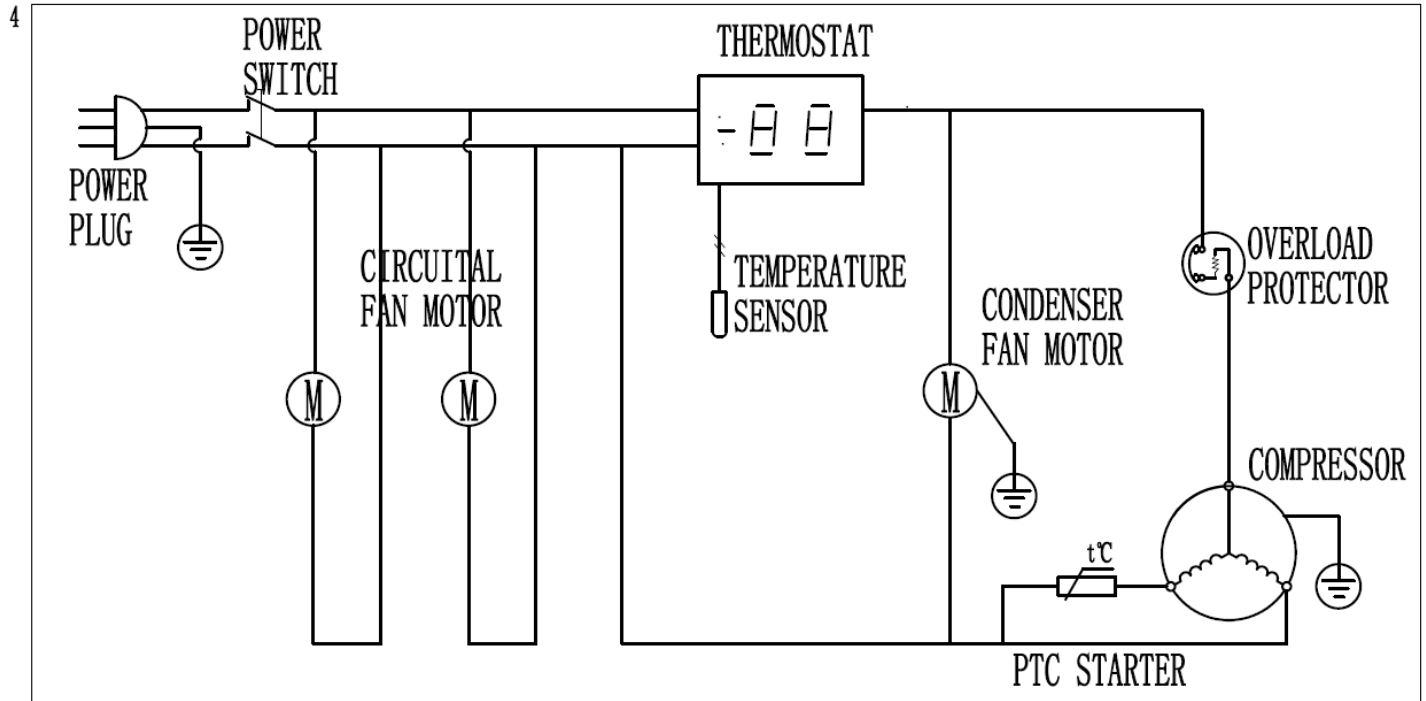

FA441 - Polar G-Series Refrigerated Counter with 9 Drawers	40	AH339	Wheel Support Left & Right
FA441 - Polar G-Series Refrigerated Counter with 9 Drawers	41	AK417	Middle Bridge
FA441 - Polar G-Series Refrigerated Counter with 9 Drawers	42	AB361	Feet
FA441 - Polar G-Series Refrigerated Counter with 9 Drawers	43		Side Support Left
FA441 - Polar G-Series Refrigerated Counter with 9 Drawers	44	AA631	Plastic Cap
FA441 - Polar G-Series Refrigerated Counter with 9 Drawers	45		Capillary
FA441 - Polar G-Series Refrigerated Counter with 9 Drawers	46	AB339	Circle Fan
FA441 - Polar G-Series Refrigerated Counter with 9 Drawers	47		Basket Guard Grills
FA441 - Polar G-Series Refrigerated Counter with 9 Drawers	48		Front Panel Fixed
FA441 - Polar G-Series Refrigerated Counter with 9 Drawers	49		Bolt
FA441 - Polar G-Series Refrigerated Counter with 9 Drawers	A / B	AJ489	Standard & Braked Castor (Optional)
FA441 - Polar G-Series Refrigerated Counter with 9 Drawers	N/A	AJ162	Electrics for Compressor HPKD190A

FA441-G-SEC903 S/S TOP-9D 电路图