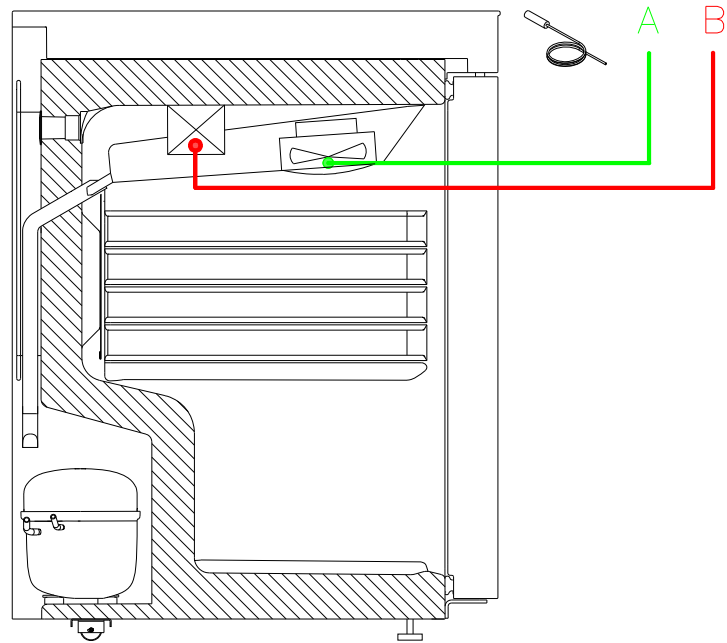

Sensors and sensor positioning

Item no.	Description	Gram part no.	Issued	Deleted
A	Room sensor	453531535	4620	
B	Defrost sensor	453531536	4620