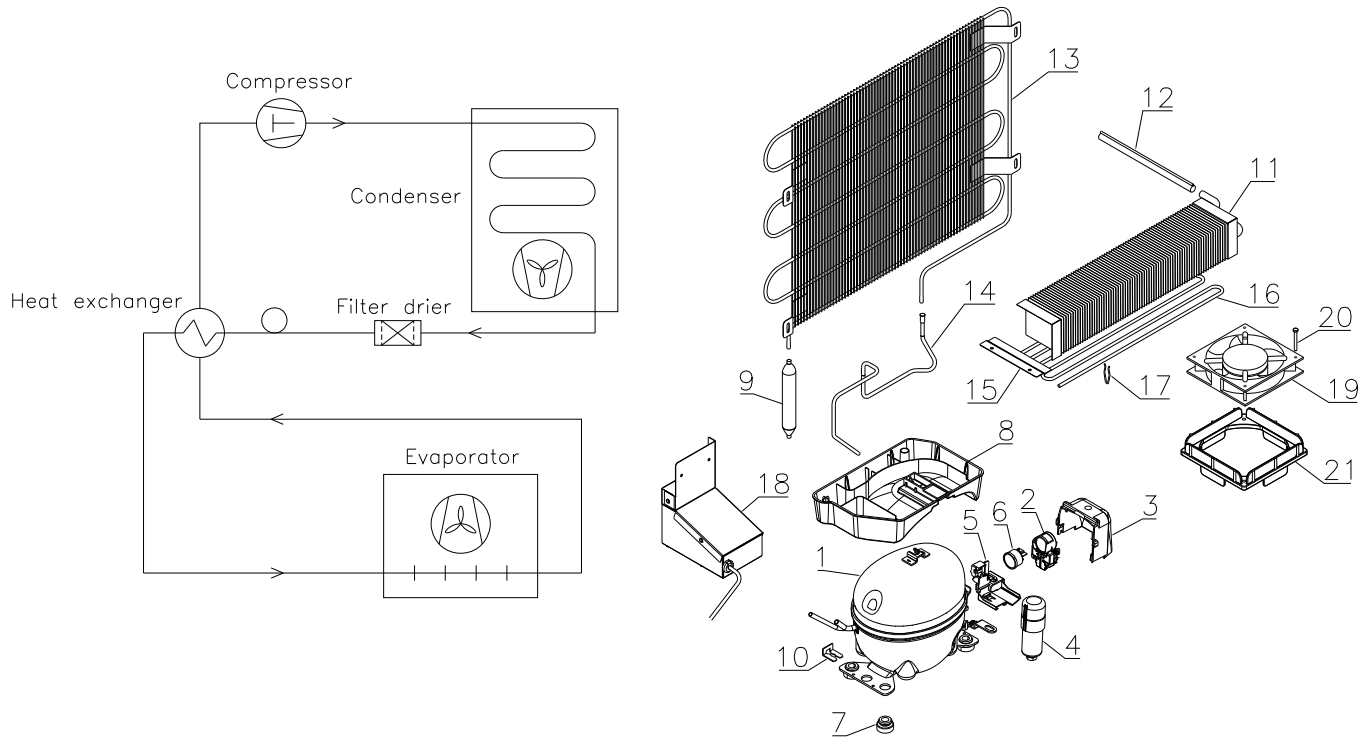

## Content

Refrigeration system parts .....	3
Sensors and sensor positioning .....	4
Cabinet parts .....	5
Table top parts .....	6
Door.....	7
Notes .....	8

## Refrigeration system parts

F 220

Item no.	Description	Gram part no.	Issued	Deleted
1	Compressor EMX66CLC	502900112	4620	
2	Starter PTC group	453050200	4620	
3	Cover	452440021	4620	
4	Run capacitor	451723553	4620	
5	Anchorage assembly	452440020	4620	
6	Protector	452440603	4620	
7	Rubber bush	760080519	4620	
8	Re-evaporation tray	410820014	4620	
9	Filter drier	761221322	4620	
10	Compressor clip	760082367	4620	
11	Evaporator	765080412	4620	
12	Heat exchanger	762222401	4620	
13	Condenser	761223014	4620	
14	Re-evaporation pipe	760000451	4620	
15	Evaporator suspension bracket	761223070	4620	
16	Defrost heater	765072163	4620	
17	Bracket for heater	761222779	4620	
18	Condenser fan complete	762221780	4620	
19	Evaporator fan 12V DC	765071446	4620	
20	Screw for fan	420790001	4620	
21	Fan gasket	761223110	4620	