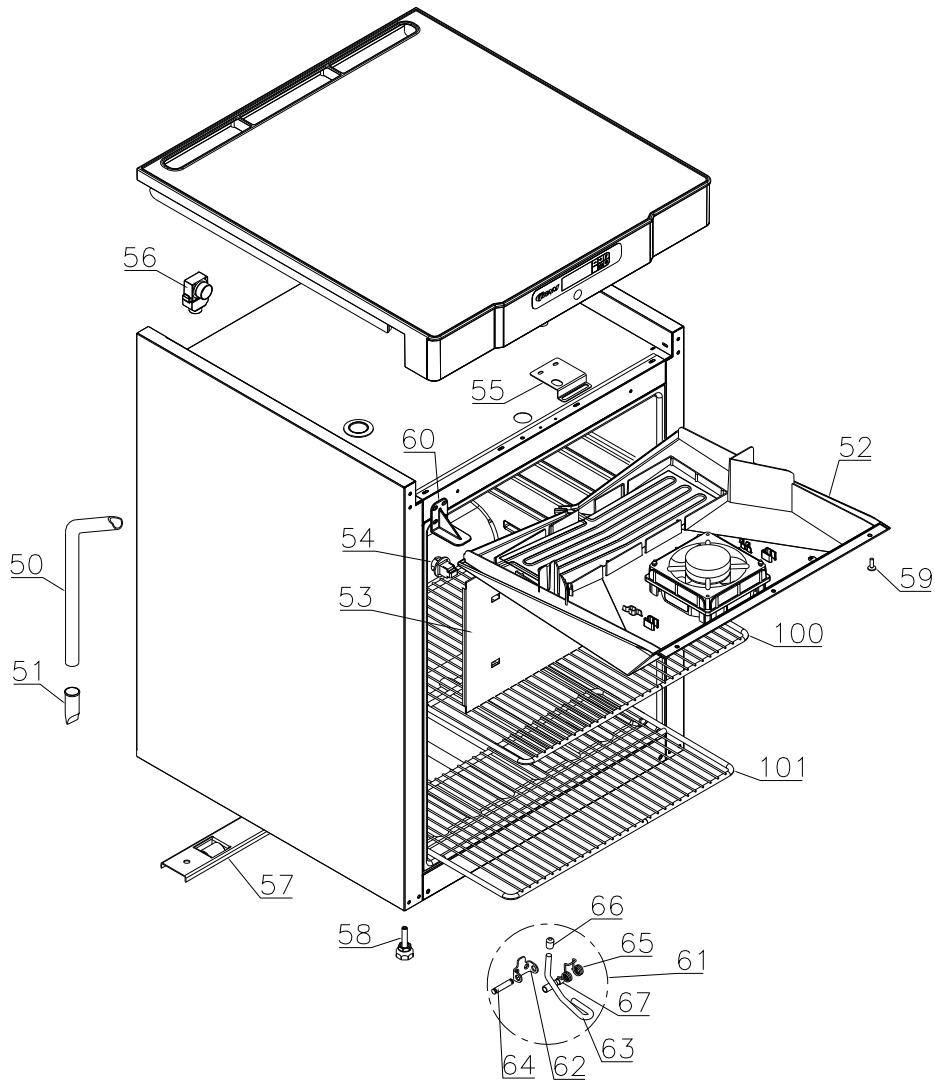

Cabinet parts

Item no.	Description	Gram part no.	Issued	Deleted
50	Drain pipe	761221755	4620	
51	Water trap	760082891	4620	
52	Drip tray complete w/fan and heater	762222682	4620	
53	Air distribution plate	761222997	4620	
54	Suspension plug	765081213	4620	
55	Lock bracket	761222761	4620	
56	Air relief valve	765081206	4620	
57	Wheel bracket complete	761223051	4620	
58	Adjustment screw	761223073	4620	
59	Screw M4x16	422701022	4620	
60	Cover bracket	761222758	4620	
61	Foot pedal complete	819581052	4620	
62	Bracket for pedal	761224006	4620	
63	Pedal arm	761224002	4620	
64	Spindle	761224007	4620	
65	Spring	761224005	4620	
66	Plastic cap	581400021	4620	
67	Bush	761224008	4620	
100	Wire shelf large, white	818721001	4620	
101	Wire shelf small, white	818721019	4620