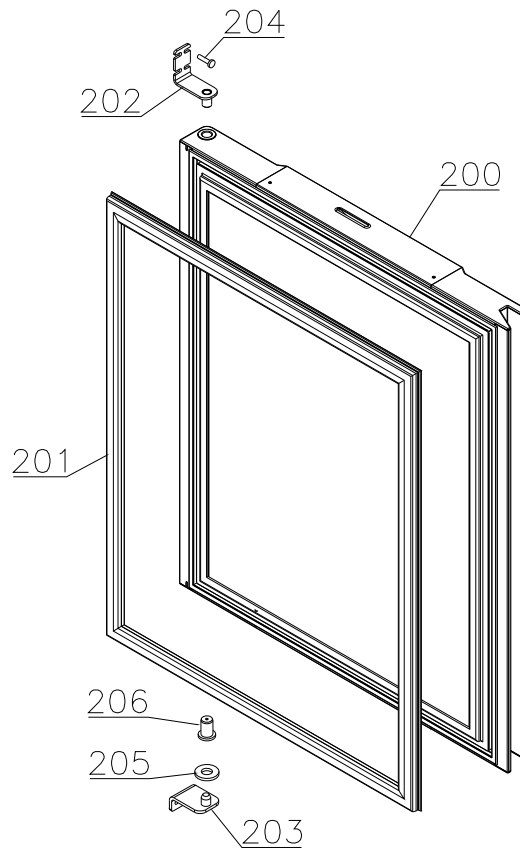

Door

Item no.	Description	Gram part no.	Issued	Deleted
200	Door complete, stainless	762222651	4620	
200	Door complete, white	762222652	4620	
201	Door gasket	761222727	4620	
202	Upper hinge	761222901	4620	
203	Lower hinge	761222904	4620	
204	Screw for hinge	422733001	4620	
205	Washer	760250524	4620	
206	Bush	761220979	4620