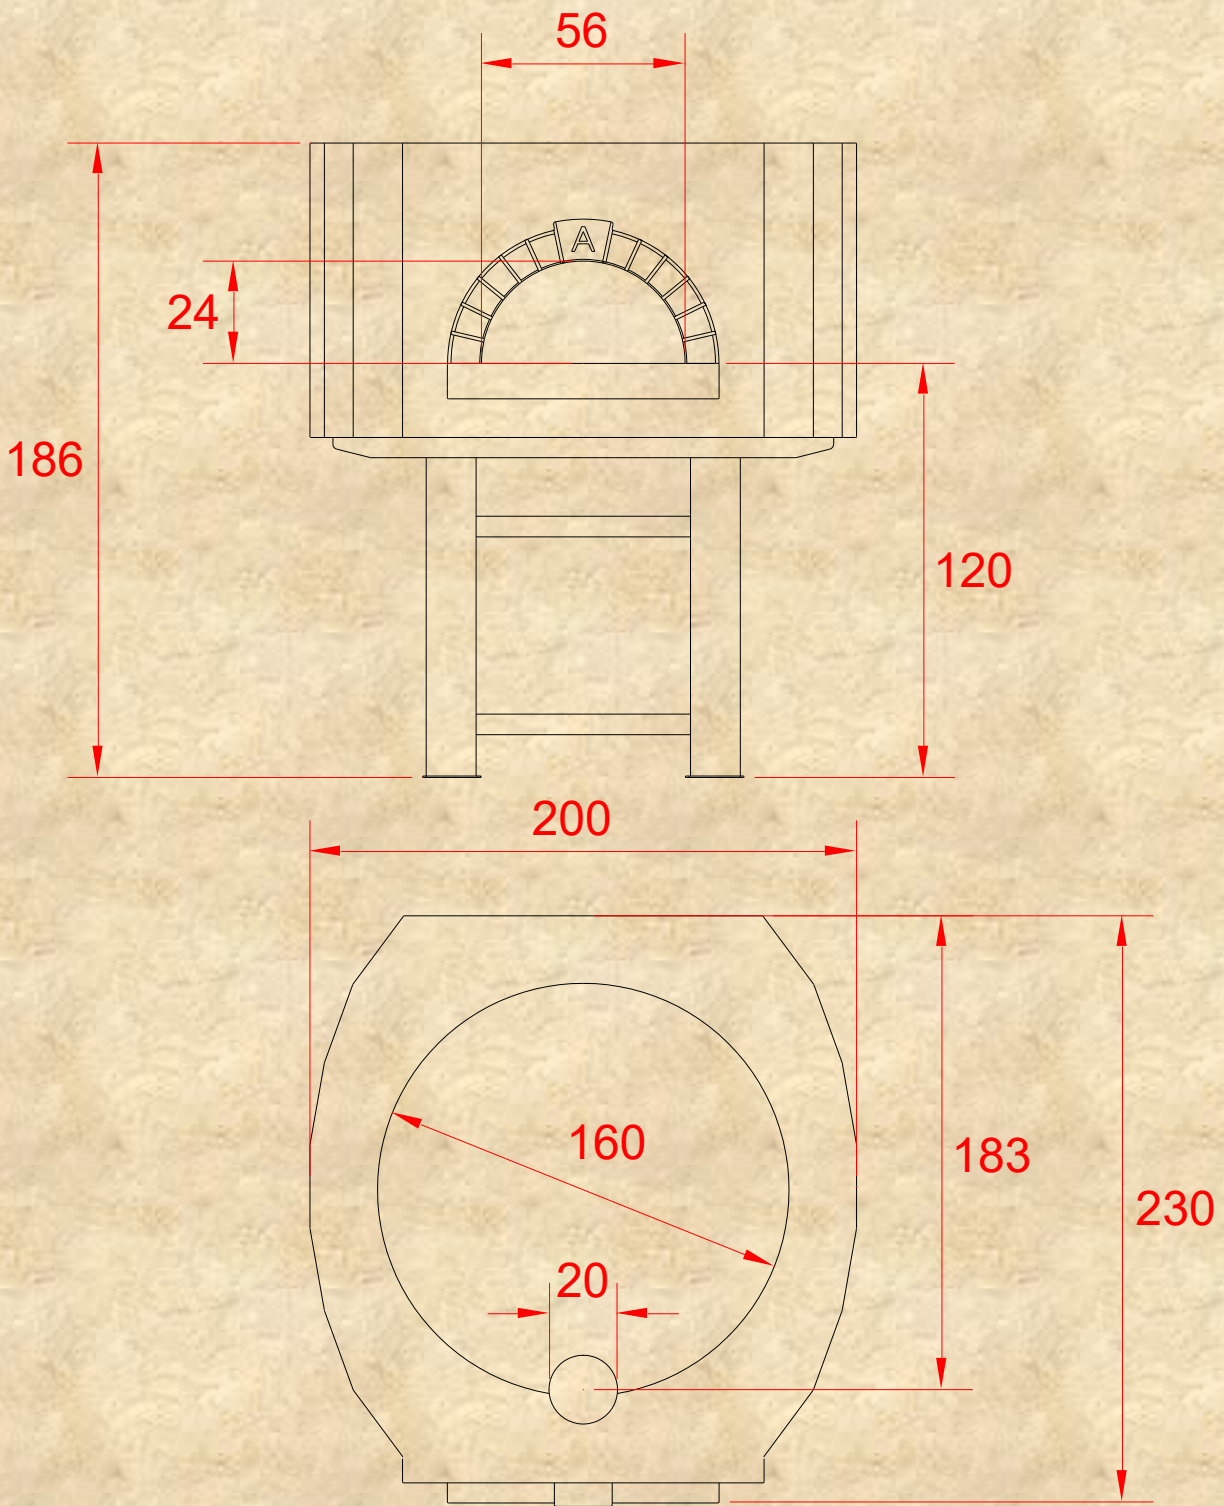

*Dimensions in cm

Supplied by Caterkwik Ltd

Tel: 01229 480001

Email: info@caterkwik.co.uk