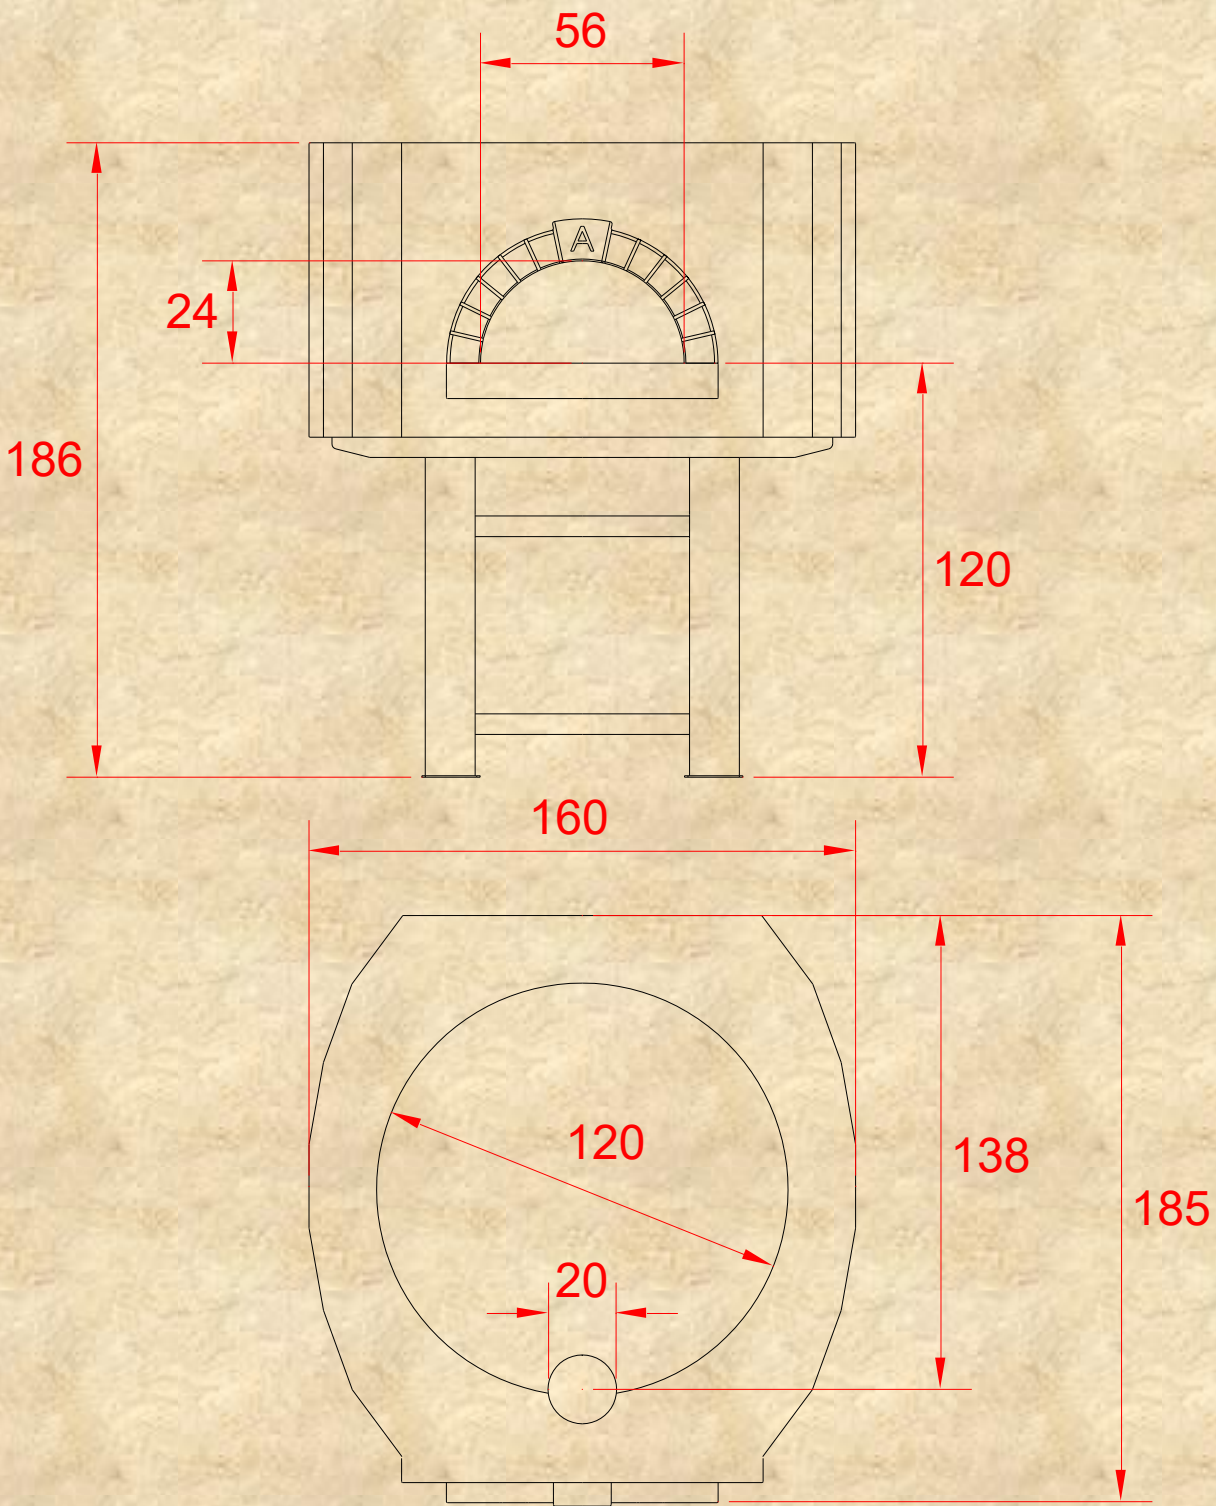

Design S

D120S

Fuel Type	Wood
Oven Type	Static

Wood ovens with Design S are basic one with metal cover and an arc facade finish – simple, elegant very durable where quality is viable. Those ovens are suitable both for inside kitchen use and building in option where only the oven face will be visible for customers. Currently no colour options are available.

Capacity	7  30cm
Productivity	105  per hour
Firewood Consumption 	4 – 5 kg per hour
Weight 	1350 kg

Supplied by Caterkwik Ltd

Tel: 01229 480001

Email: info@caterkwik.co.uk

***Dimensions in cm**

Supplied by Caterkwik Ltd