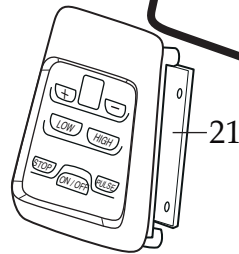

BB340

013304
 NSF Seal
 (on units after 2/4/2015)

NOTE:
 Torque to 80 - 85 in/lbs.

503522 (changed after 12/8/2017)
 BPA Free Container with
 Blending Assembly

035592
 Blending Assembly Kit

Illustration #	Part #	Description
1	035153 026282-E	Jar Cover Lid <i>(on units after 4/15/2016)</i> Eastman Cover Lid
2	036319-V 033625-V	Vinyl Jar Cover with Ribs <i>(on units after 5/18/2018)</i> Vinyl Jar Cover
3	503444	Blade Assembly
4	027716	V Seal
5	503458	Bearing Holder / Seal Assembly <i>(changed after 11/20/2015)</i>
6	009724	Nylon Flat Washer
7	003537	Stainless Steel Washer
8	003509	Neoprene Washer (rubber)
9	033626	48 oz. BPA Free Copolyester Container
10	003509	Neoprene Washer (rubber)
11	003537	Stainless Steel Washer
12	034156	Bearing Holder Nut
13	003526	Phenolic Washer
14	035048	Flat Stainless Steel Washer
15	503520 032453	Coupling <i>(on units after 12/8/2017)</i> Coupling
16	033623	Jar Pad
17	503520 032453	Coupling <i>(on units after 12/8/2017)</i> Coupling
18	035756 026413	Stainless Steel Cap Washer <i>(on units after 12/6/2016)</i> Stainless Steel Cap Washer
19	033616	Top Housing
20	026269	Upper Motor Mount
21	033547	Control Panel
22	033737	O Ring
23	<i>Comes with the 033547 Control Panel</i>	
24	026267	Screw (4 required)
25	033618	120 volt Chiaphua Motor
26	032611	Screw (4 required)
27	027278	Ground Screw (2 required <i>on units after 12/8/2017</i>) - (1 required)