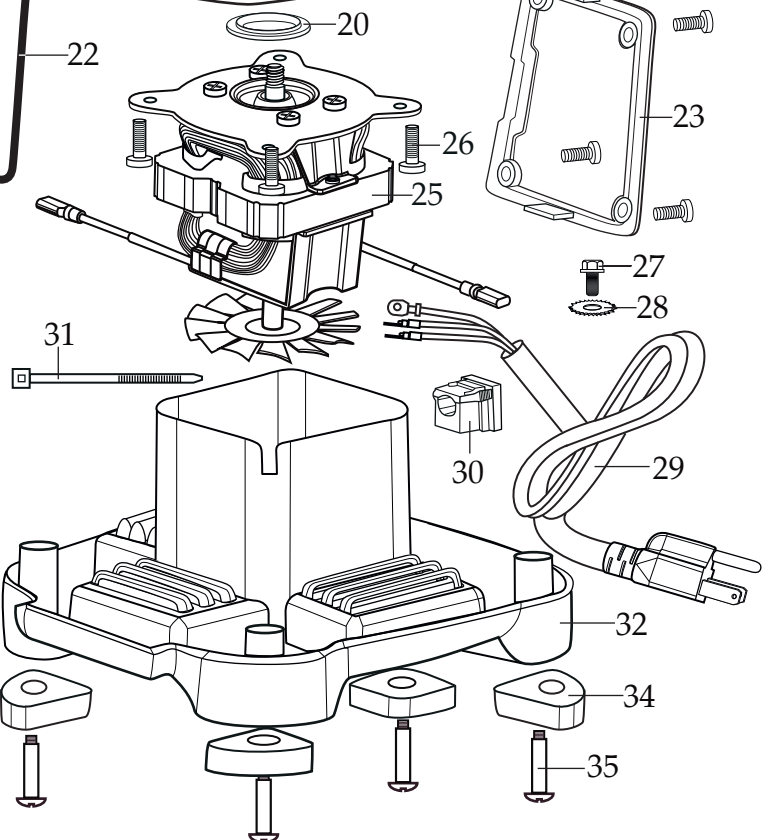

BB340

013304
 NSF Seal
 (on units after 2/4/2015)

NOTE:
 Torque to 80 - 85 in/lbs.

503522 (changed after 12/8/2017)
 BPA Free Container with
 Blending Assembly

035592
 Blending Assembly Kit

Illustration #	Part #	Description
1	035153 026282-E	Jar Cover Lid <i>(on units after 4/15/2016)</i> Eastman Cover Lid
2	036319-V 033625-V	Vinyl Jar Cover with Ribs <i>(on units after 5/18/2018)</i> Vinyl Jar Cover
3	503444	Blade Assembly
4	027716	V Seal
5	503458	Bearing Holder / Seal Assembly <i>(changed after 11/20/2015)</i>
6	009724	Nylon Flat Washer
7	003537	Stainless Steel Washer
8	003509	Neoprene Washer (rubber)
9	033626	48 oz. BPA Free Copolyester Container
10	003509	Neoprene Washer (rubber)
11	003537	Stainless Steel Washer
12	034156	Bearing Holder Nut
13	003526	Phenolic Washer
14	035048	Flat Stainless Steel Washer
15	503520 032453	Coupling <i>(on units after 12/8/2017)</i> Coupling
16	033623	Jar Pad
17	503520 032453	Coupling <i>(on units after 12/8/2017)</i> Coupling
18	035756 026413	Stainless Steel Cap Washer <i>(on units after 12/6/2016)</i> Stainless Steel Cap Washer
19	033616	Top Housing
20	026269	Upper Motor Mount
21	033547	Control Panel
22	033737	O Ring
23	<i>Comes with the 033547 Control Panel</i>	
24	026267	Screw (4 required)
25	033618	120 volt Chiaphua Motor
26	032611	Screw (4 required)
27	027278	Ground Screw (2 required <i>on units after 12/8/2017</i>) - (1 required)

Illustration#	Part#	Description
28	002943	Washer
29	503431	Cordset Assembly
30	033619	Strain Relief
31	013731	Wire Tie
32	035282 033617	Bottom Housing (on units after 8/5/2016) Bottom Housing
33	035287 033620	Foot (4 required on units after 8/5/2016) Foot (4 required)
34	035260 026276	Screw (4 required on units after 8/5/2016) Screw (4 required)