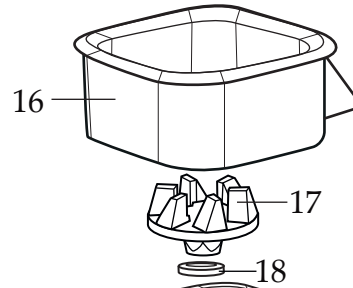

BB340

013304
 NSF Seal
 (on units after 2/4/2015)

NOTE:
 Torque to 80 - 85 in/lbs.

503522 (changed after 12/8/2017)
 BPA Free Container with
 Blending Assembly

035592
 Blending Assembly Kit

Illustration #	Part #	Description
1	035153 026282-E	Jar Cover Lid <i>(on units after 4/15/2016)</i> Eastman Cover Lid
2	036319-V 033625-V	Vinyl Jar Cover with Ribs <i>(on units after 5/18/2018)</i> Vinyl Jar Cover
3	503444	Blade Assembly
4	027716	V Seal
5	503458	Bearing Holder / Seal Assembly <i>(changed after 11/20/2015)</i>
6	009724	Nylon Flat Washer
7	003537	Stainless Steel Washer
8	003509	Neoprene Washer (rubber)
9	033626	48 oz. BPA Free Copolyester Container
10	003509	Neoprene Washer (rubber)
11	003537	Stainless Steel Washer
12	034156	Bearing Holder Nut
13	003526	Phenolic Washer
14	035048	Flat Stainless Steel Washer
15	503520 032453	Coupling <i>(on units after 12/8/2017)</i> Coupling
16	033623	Jar Pad
17	503520 032453	Coupling <i>(on units after 12/8/2017)</i> Coupling
18	035756 026413	Stainless Steel Cap Washer <i>(on units after 12/6/2016)</i> Stainless Steel Cap Washer
19	033616	Top Housing
20	026269	Upper Motor Mount
21	033547	Control Panel
22	033737	O Ring
23	<i>Comes with the 033547 Control Panel</i>	
24	026267	Screw (4 required)
25	033618	120 volt Chiaphua Motor
26	032611	Screw (4 required)
27	027278	Ground Screw (2 required <i>on units after 12/8/2017</i>) - (1 required)

Illustration#	Part#	Description
28	002943	Washer
29	503431	Cordset Assembly
30	033619	Strain Relief
31	013731	Wire Tie
32	035282 033617	Bottom Housing (on units after 8/5/2016) Bottom Housing
33	035287 033620	Foot (4 required on units after 8/5/2016) Foot (4 required)
34	035260 026276	Screw (4 required on units after 8/5/2016) Screw (4 required)