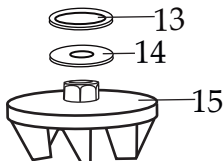

BB340

013304
 NSF Seal
 (on units after 2/4/2015)

NOTE:
 Torque to 80 - 85 in/lbs.

503522 (changed after 12/8/2017)
 BPA Free Container with
 Blending Assembly

035592
 Blending Assembly Kit

Illustration #	Part #	Description
1	035153 026282-E	Jar Cover Lid <i>(on units after 4/15/2016)</i> Eastman Cover Lid
2	036319-V 033625-V	Vinyl Jar Cover with Ribs <i>(on units after 5/18/2018)</i> Vinyl Jar Cover
3	503444	Blade Assembly
4	027716	V Seal
5	503458	Bearing Holder / Seal Assembly <i>(changed after 11/20/2015)</i>
6	009724	Nylon Flat Washer
7	003537	Stainless Steel Washer
8	003509	Neoprene Washer (rubber)
9	033626	48 oz. BPA Free Copolyester Container
10	003509	Neoprene Washer (rubber)
11	003537	Stainless Steel Washer
12	034156	Bearing Holder Nut
13	003526	Phenolic Washer
14	035048	Flat Stainless Steel Washer
15	503520 032453	Coupling <i>(on units after 12/8/2017)</i> Coupling
16	033623	Jar Pad
17	503520 032453	Coupling <i>(on units after 12/8/2017)</i> Coupling
18	035756 026413	Stainless Steel Cap Washer <i>(on units after 12/6/2016)</i> Stainless Steel Cap Washer
19	033616	Top Housing
20	026269	Upper Motor Mount
21	033547	Control Panel
22	033737	O Ring
23	<i>Comes with the 033547 Control Panel</i>	
24	026267	Screw (4 required)
25	033618	120 volt Chiaphua Motor
26	032611	Screw (4 required)
27	027278	Ground Screw (2 required <i>on units after 12/8/2017</i>) - (1 required)

Illustration#	Part#	Description
28	002943	Washer
29	503431	Cordset Assembly
30	033619	Strain Relief
31	013731	Wire Tie
32	035282 033617	Bottom Housing (on units after 8/5/2016) Bottom Housing
33	035287 033620	Foot (4 required on units after 8/5/2016) Foot (4 required)
34	035260 026276	Screw (4 required on units after 8/5/2016) Screw (4 required)