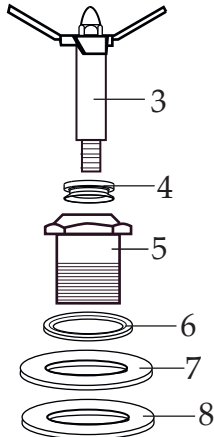

BB340

013304
 NSF Seal
 (on units after 2/4/2015)

NOTE:
 Torque to 80 - 85 in/lbs.

503522 (changed after 12/8/2017)
 BPA Free Container with
 Blending Assembly

035592
 Blending Assembly Kit

Illustration #	Part #	Description
1	035153 026282-E	Jar Cover Lid <i>(on units after 4/15/2016)</i> Eastman Cover Lid
2	036319-V 033625-V	Vinyl Jar Cover with Ribs <i>(on units after 5/18/2018)</i> Vinyl Jar Cover
3	503444	Blade Assembly
4	027716	V Seal
5	503458	Bearing Holder / Seal Assembly <i>(changed after 11/20/2015)</i>
6	009724	Nylon Flat Washer
7	003537	Stainless Steel Washer
8	003509	Neoprene Washer (rubber)
9	033626	48 oz. BPA Free Copolyester Container
10	003509	Neoprene Washer (rubber)
11	003537	Stainless Steel Washer
12	034156	Bearing Holder Nut
13	003526	Phenolic Washer
14	035048	Flat Stainless Steel Washer
15	503520 032453	Coupling <i>(on units after 12/8/2017)</i> Coupling
16	033623	Jar Pad
17	503520 032453	Coupling <i>(on units after 12/8/2017)</i> Coupling
18	035756 026413	Stainless Steel Cap Washer <i>(on units after 12/6/2016)</i> Stainless Steel Cap Washer
19	033616	Top Housing
20	026269	Upper Motor Mount
21	033547	Control Panel
22	033737	O Ring
23	<i>Comes with the 033547 Control Panel</i>	
24	026267	Screw (4 required)
25	033618	120 volt Chiaphua Motor
26	032611	Screw (4 required)
27	027278	Ground Screw (2 required <i>on units after 12/8/2017</i>) - (1 required)

Illustration#	Part#	Description
28	002943	Washer
29	503431	Cordset Assembly
30	033619	Strain Relief
31	013731	Wire Tie
32	035282 033617	Bottom Housing (on units after 8/5/2016) Bottom Housing
33	035287 033620	Foot (4 required on units after 8/5/2016) Foot (4 required)
34	035260 026276	Screw (4 required on units after 8/5/2016) Screw (4 required)

Parts Used with 033617 Bottom Housings