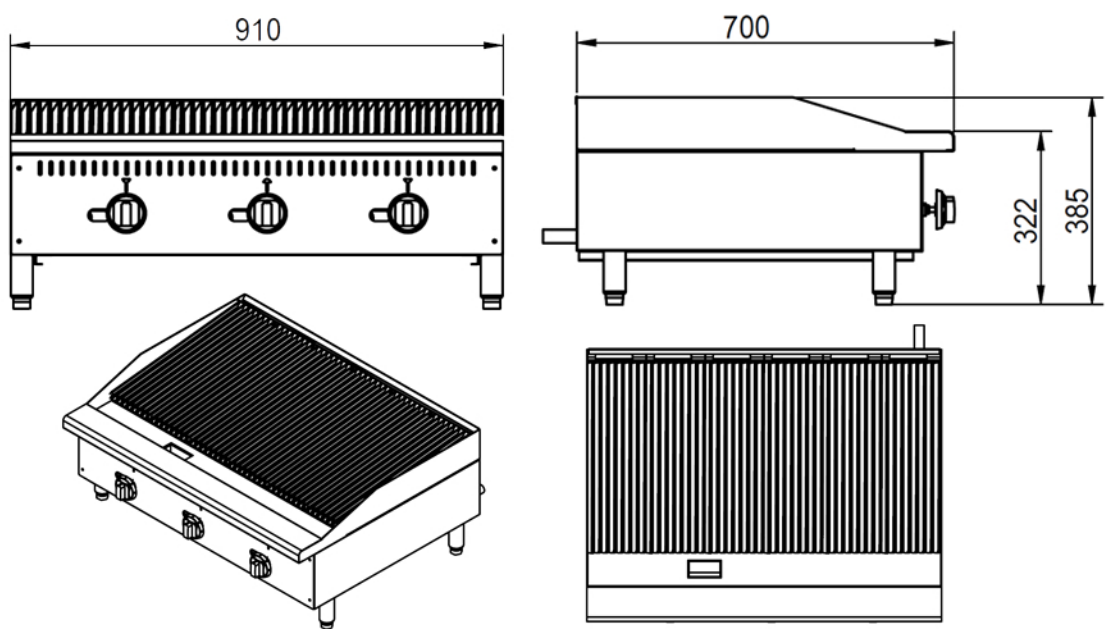

CK8336 Heavy Duty 3 Burner Gas Chargrill- Specification

- Independently controlled burners.
- Heavy duty cast iron grills.
- 3/4" Natural or LPG gas connection.
- Easy to clean removable waste tray.

External Dimensions	W910 x D700 x H385mm
Single Grill Plate Dimensions	W150 x D530mm
Packed Dimensions	W1010 x D860 x H500mm
Gas Connection	3/4"
Power	26.4kW (8.8kW per burner)
Interior/ Exterior	Stainless Steel
Gross Weight	103.5kg