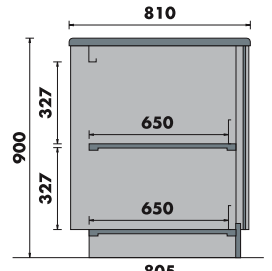

Model	Description	Dimensions (mm)			Capacity	No. of Shelves	Price	Next Day		
		Ext.	H	W					D	
<b>BELLINI ID 850FV SR</b>	White, Flat Glass	Ext.	1290	900	810	0.72m <sup>2</sup>	2 ambient shelves	<b>£2,310</b>	X	
<b>BELLINI ID 1250FV SR</b>	White, Flat Glass	Ext.	1290	1300	810	1.06m <sup>2</sup>	2 ambient shelves	<b>£2,565</b>	X	
<b>BELLINI ID 1650FV CR</b>	White, Flat Glass	Ext.	1290	1700	810	1.39m <sup>2</sup>	2 ambient shelves	<b>£3,197</b>	X	
<b>BELLINI ID 2050FV CR</b>	White, Flat Glass	Ext.	1290	2100	810	1.73m <sup>2</sup>	2 ambient shelves	<b>£3,618</b>	X	

**BELLINI TOWER 510**

**BELLINI TABLE 700**

**BELLINI TOWER 510**

**BELLINI TABLE 700**

Model	Description	Ext.	Dimensions (mm)			No. of Shelves	Price	Next Day
			H	W	D			
<b>BELLINI TABLE 700</b>	White	Ext.	900	750	810		<b>£1,182</b>	X
<b>BELLINI TOWER 510</b>	White, Flat Glass	Ext.	1290	510	810	3 ambient shelves	<b>£1,482</b>	X