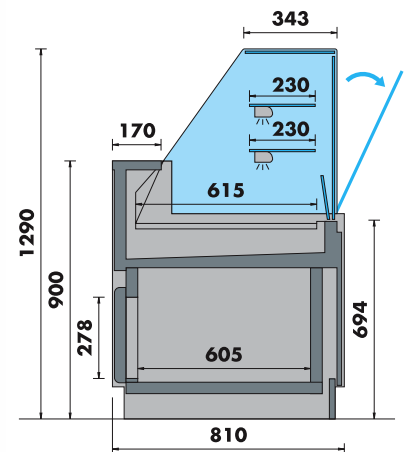

**BELLINI ID 1650FV CR**

The Bellini range can either be placed next to each other using cabinets from stock, or ordered ready to multiplex on site to create the run you require.

**BELLINI FV CR**

See more options at [www.interlevin.co.uk](http://www.interlevin.co.uk)

Model	Description	Dimensions (mm)			Capacity	No. of Shelves	Price	Next Day		
		Ext.	H	W					D	
<b>BELLINI ID 850FV SR</b>	White, Flat Glass	Ext.	1290	900	810	0.72m <sup>2</sup>	2 ambient shelves	<b>£2,310</b>	X	
<b>BELLINI ID 1250FV SR</b>	White, Flat Glass	Ext.	1290	1300	810	1.06m <sup>2</sup>	2 ambient shelves	<b>£2,565</b>	X	
<b>BELLINI ID 1650FV CR</b>	White, Flat Glass	Ext.	1290	1700	810	1.39m <sup>2</sup>	2 ambient shelves	<b>£3,197</b>	X	
<b>BELLINI ID 2050FV CR</b>	White, Flat Glass	Ext.	1290	2100	810	1.73m <sup>2</sup>	2 ambient shelves	<b>£3,618</b>	X	

**BELLINI TOWER 510**

**BELLINI TABLE 700**

**BELLINI TOWER 510**

**BELLINI TABLE 700**

Model	Description	Ext.	Dimensions (mm)			No. of Shelves	Price	Next Day
			H	W	D			
<b>BELLINI TABLE 700</b>	White	Ext.	900	750	810		<b>£1,182</b>	X
<b>BELLINI TOWER 510</b>	White, Flat Glass	Ext.	1290	510	810	3 ambient shelves	<b>£1,482</b>	X