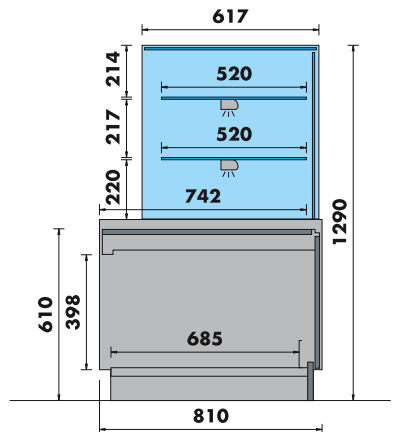

**BELLINI ID 1650FV CR**

The Bellini range can either be placed next to each other using cabinets from stock, or ordered ready to multiplex on site to create the run you require.

**BELLINI FV CR**

See more options at [www.interlevin.co.uk](http://www.interlevin.co.uk)

Model	Description	Dimensions (mm)			Capacity	No. of Shelves	Price	Next Day		
		Ext.	H	W					D	
<b>BELLINI ID 850FV SR</b>	White, Flat Glass	Ext.	1290	900	810	0.72m <sup>2</sup>	2 ambient shelves	<b>£2,310</b>	X	
<b>BELLINI ID 1250FV SR</b>	White, Flat Glass	Ext.	1290	1300	810	1.06m <sup>2</sup>	2 ambient shelves	<b>£2,565</b>	X	
<b>BELLINI ID 1650FV CR</b>	White, Flat Glass	Ext.	1290	1700	810	1.39m <sup>2</sup>	2 ambient shelves	<b>£3,197</b>	X	
<b>BELLINI ID 2050FV CR</b>	White, Flat Glass	Ext.	1290	2100	810	1.73m <sup>2</sup>	2 ambient shelves	<b>£3,618</b>	X	

**BELLINI TOWER 510**

**BELLINI TABLE 700**

**BELLINI TOWER 510**

**BELLINI TABLE 700**

Model	Description	Ext.	Dimensions (mm)			No. of Shelves	Price	Next Day
			H	W	D			
<b>BELLINI TABLE 700</b>	White	Ext.	900	750	810		<b>£1,182</b>	X
<b>BELLINI TOWER 510</b>	White, Flat Glass	Ext.	1290	510	810	3 ambient shelves	<b>£1,482</b>	X