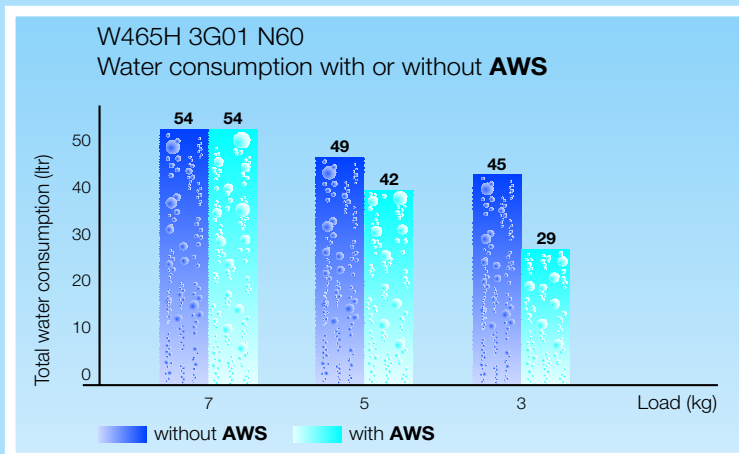

Automatic Weighing System (AWS)

To give savings on utility costs, AWS is the automatic system that calculates the right amount of water based on load weight. With each wash cycle, AWS automatically determines the weight of the load and adds precisely the right amount of water resulting in reduced water consumption and energy costs. The AWS is a software program built into the wash cycle and is available on Compass Control®.

Example: 35% water savings at half load